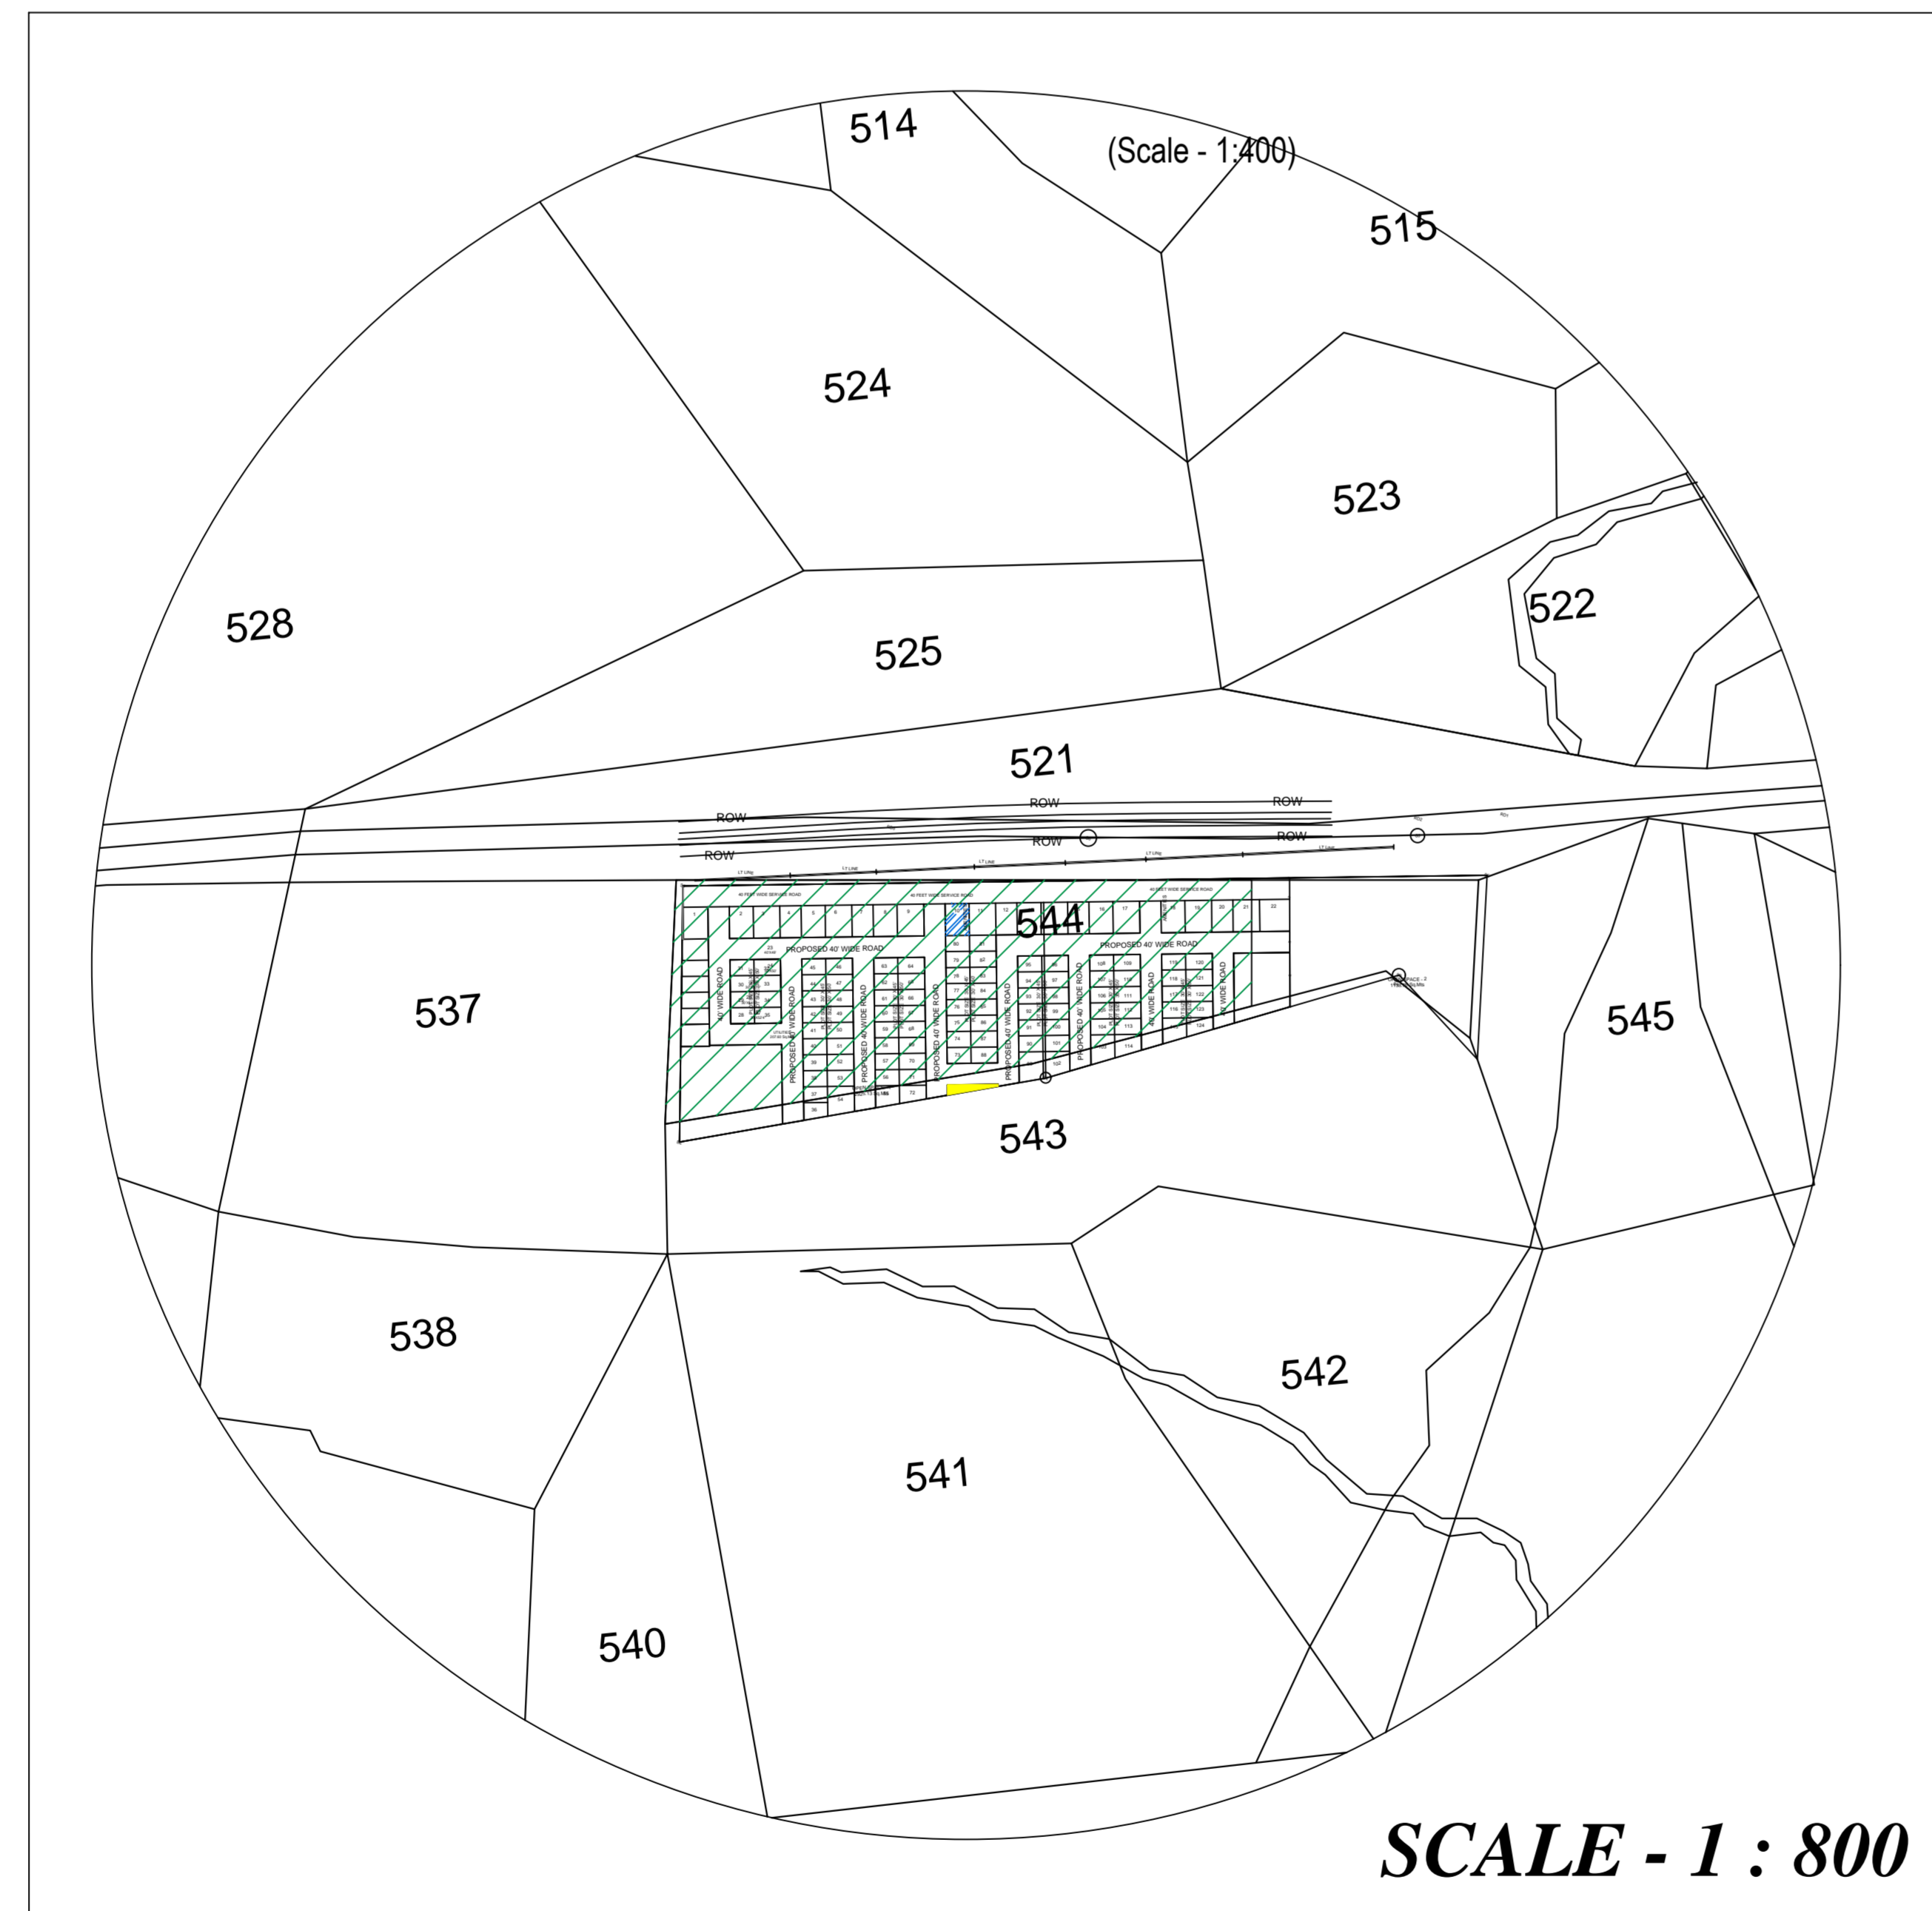

Table with project details including version, date, and sheet information. Includes fields for Project Name, Location, and Drawing No.

LAYOUT

SCALE - 1 : 800

Large table listing individual plot details, including plot number, area, and dimensions. It also includes a color key for different plot types and a summary table for land use analysis.

Table titled 'Land Area to Mortgage Details' showing the area of each plot and its corresponding mortgage details. Includes columns for Plot No. and Area.